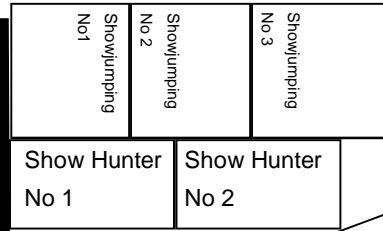

Truck Parking

Office in Exhibition

- 1 - Secure FEI stabling
- 2 - Sheep pens
- 3 - Cattle pens

Competitors
Day Parking

Waikoko
Gardens

Sponsors & Trade
Parking

Tumu Rural
Building
Arena