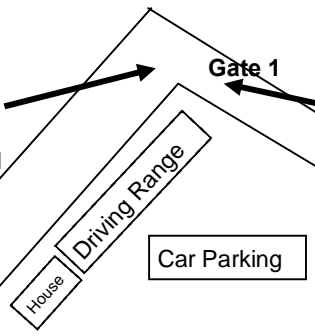

Map Showing Ground set up

PUBLIC ENTRANCE
 Showjumping Day Pass
 Show Hunter Day Pass
 Sponsors
 Disabilities

**Hawke's Bay
 Show Grounds**

Legend:
 T - Toilet
 S = Shower
 P = Police
 A = Ambulance
 ○ = Gate

Trade
 Delivery Vehicles
 Essential Services
 Emergency Vehicles

Camping
 Access
 Behind
 Grandstand

Truck Parking

Office in Exhibition

- 1 - Secure FEI stabling
- 2 - Sheep pens
- 3 - Cattle pens

Competitors
 Day Parking

Camping
 Access
 Karamu Rd

ELWOOD ROAD

Camping
 Access
 Behind
 Grandstand

Polo Yards

OTENE ROAD

BENNETT ROAD