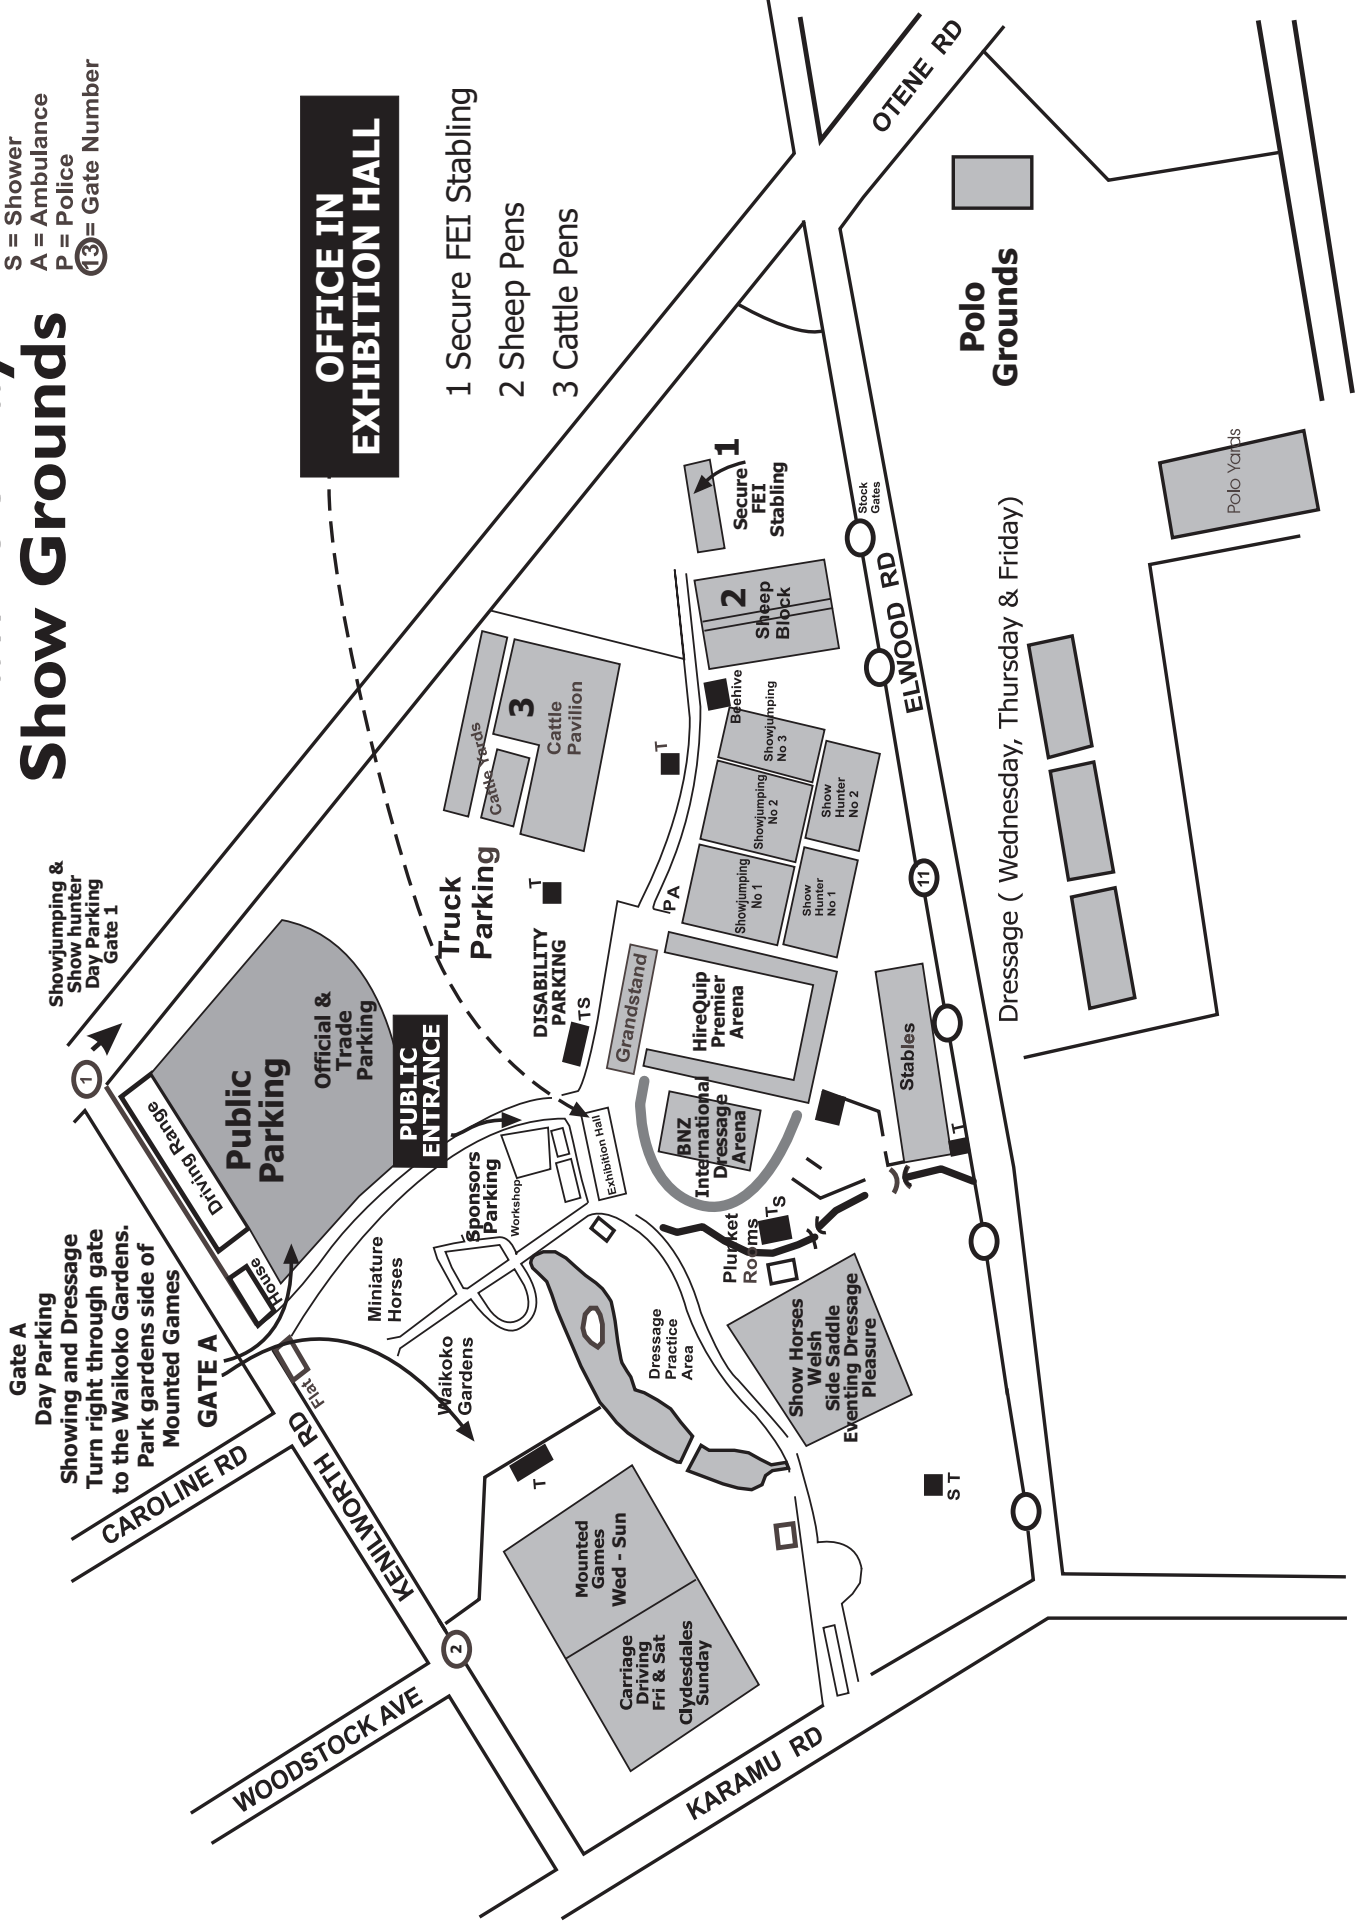

Hawke's Bay Show Grounds

- Legend:**
 T = Toilet
 S = Shower
 A = Ambulance
 P = Police
 13 = Gate Number

OFFICE IN EXHIBITION HALL

- 1 Secure FEI Stabling
- 2 Sheep Pens
- 3 Cattle Pens

Dressage (Wednesday, Thursday & Friday)