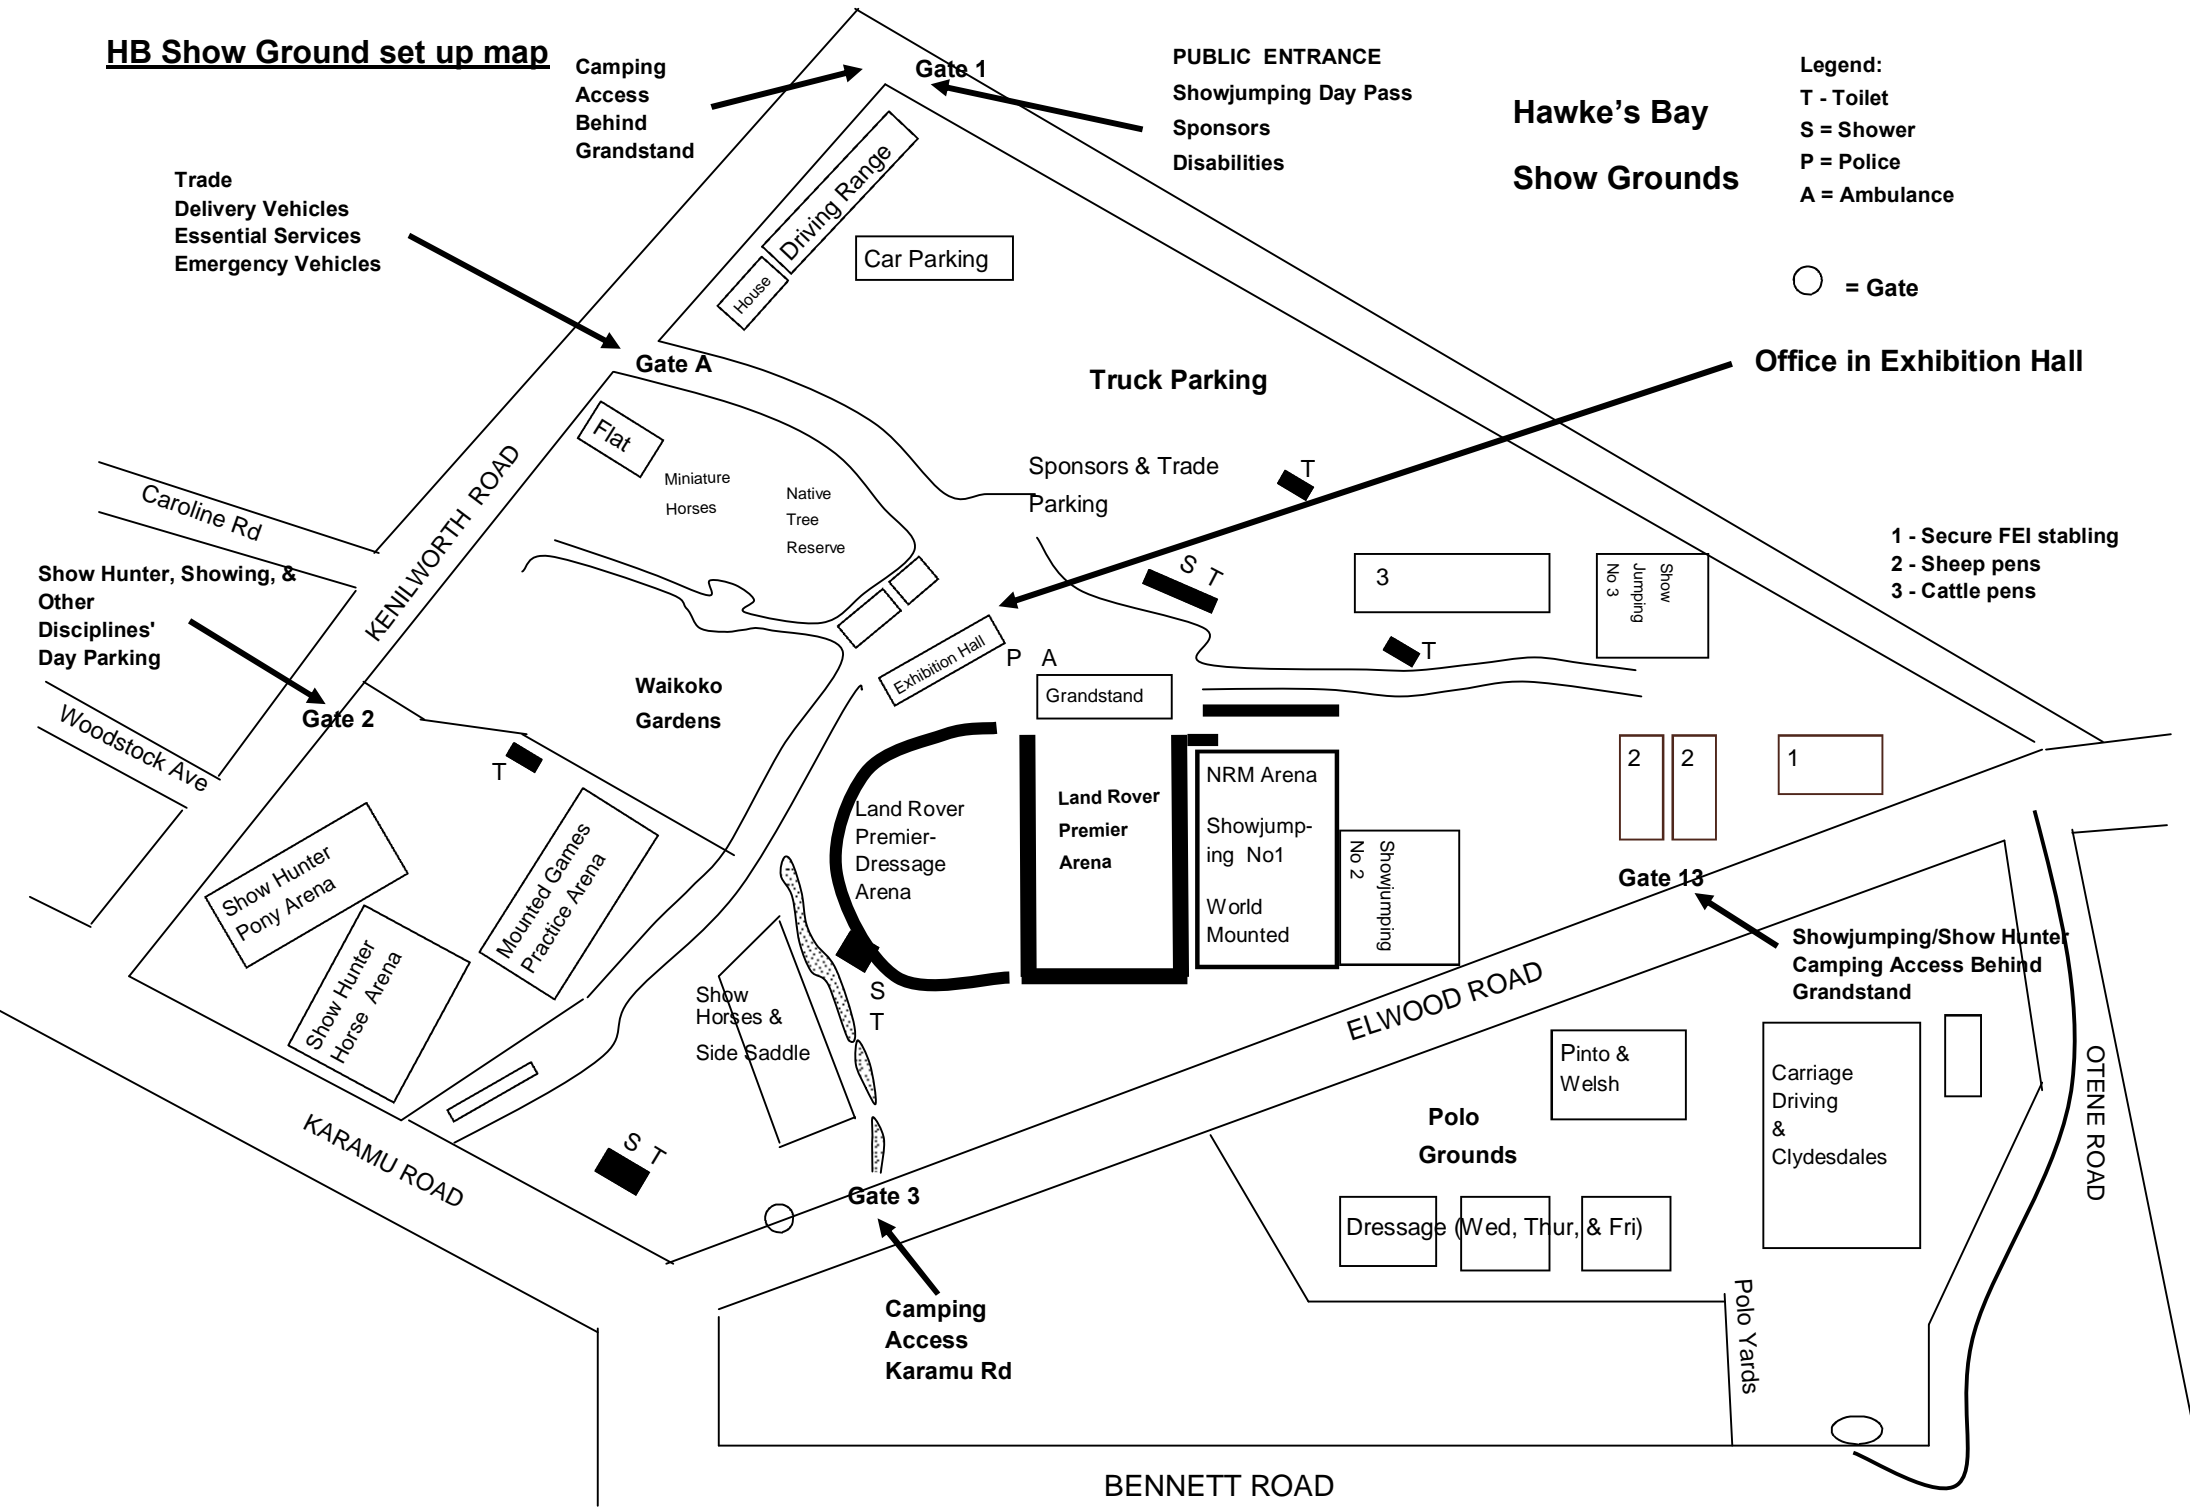

HB Show Ground set up map

Camping
Access
Behind
Grandstand

PUBLIC ENTRANCE
Showjumping Day Pass
Sponsors
Disabilities

Hawke's Bay Show Grounds

Legend:
T - Toilet
S = Shower
P = Police
A = Ambulance

○ = Gate

Trade
Delivery Vehicles
Essential Services
Emergency Vehicles

Show Hunter, Showing, &
Other
Disciplines'
Day Parking

Office in Exhibition Hall

- 1 - Secure FEI stabling
- 2 - Sheep pens
- 3 - Cattle pens

BENNETT ROAD