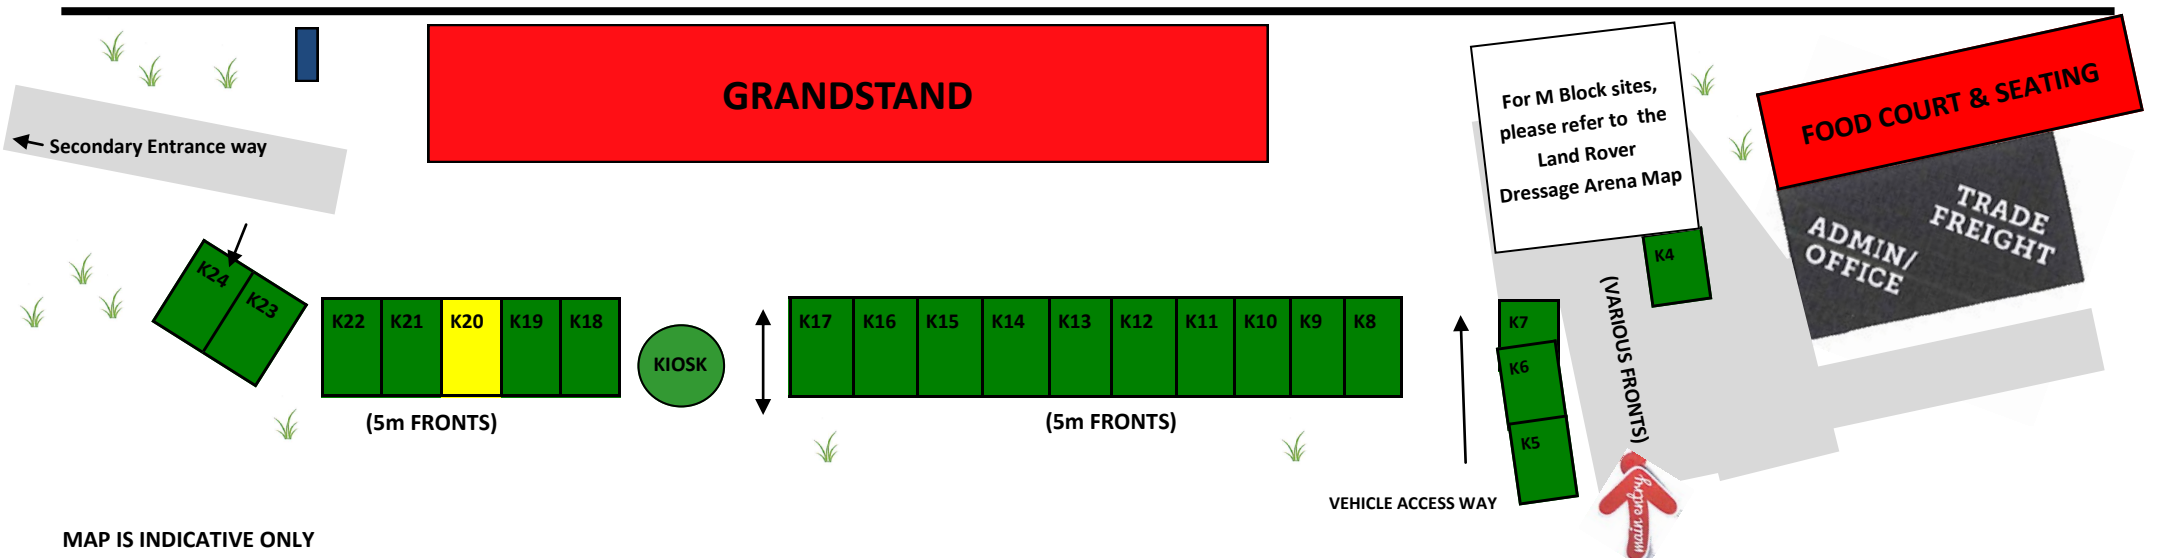

Site #	Site Size	Full Site Price
SS1—SS10	3m x 6m	\$789.00
K1—K2	Non-Marquee 5m x 8m	\$1,112.00
K3—K4	Non-Marquee 5m x 5m	\$800.00
K5	Non-Marquee 10m deep	\$105.00/m front
K6	Non-Marquee 7m deep	\$105.00/m front
K7	Non-Marquee 5m deep	\$105.00/m front
K8—K17	Non-Marquee 5m x 10m	\$700.00
K18—K24	Non-Marquee 5m x 10m	\$526.00

Currently Available sites

Showing Section Trade Sites—over the creek

MAP IS INDICATIVE ONLY

MAP IS INDICATIVE ONLY