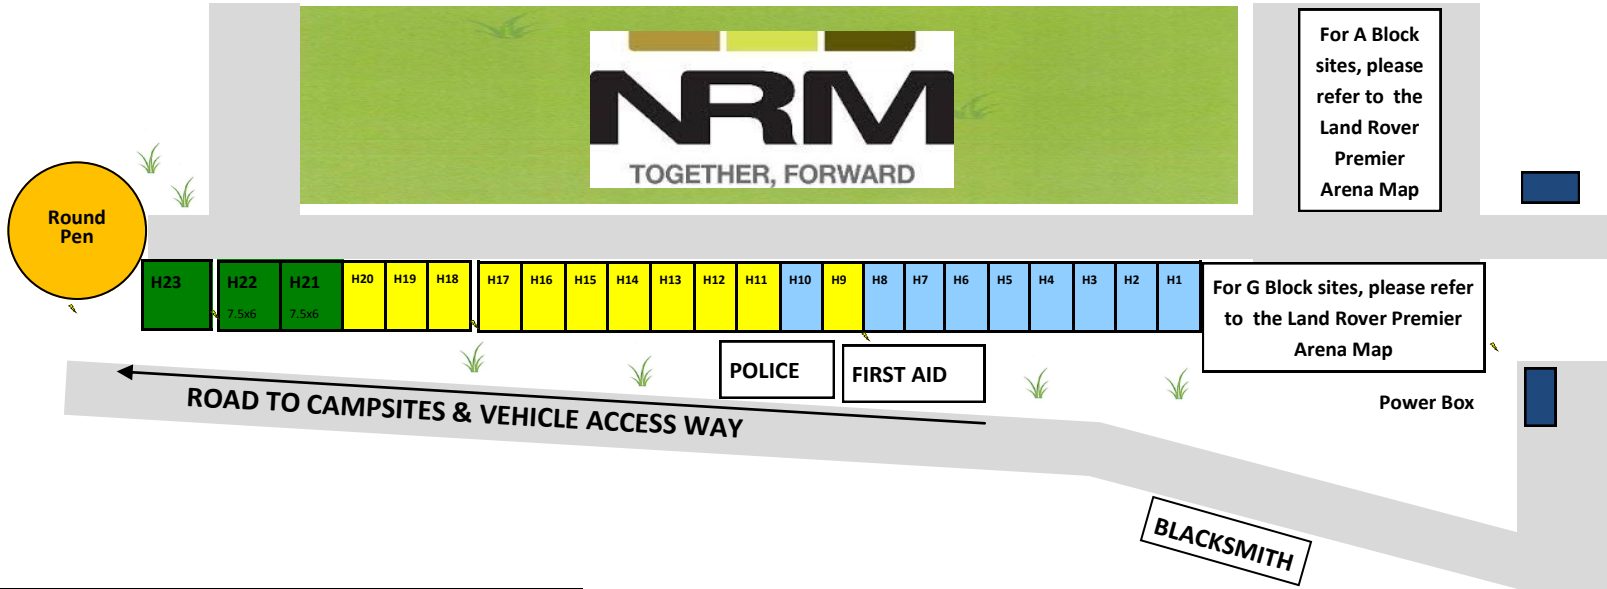

Currently Available sites

Site #	Site Size	Full Site Price
H1—H20	3m x 6m	\$1,112.00
H21—H23	Non-Marquee 7.5/8m x 6m	\$800.00

MAP IS INDICATIVE ONLY